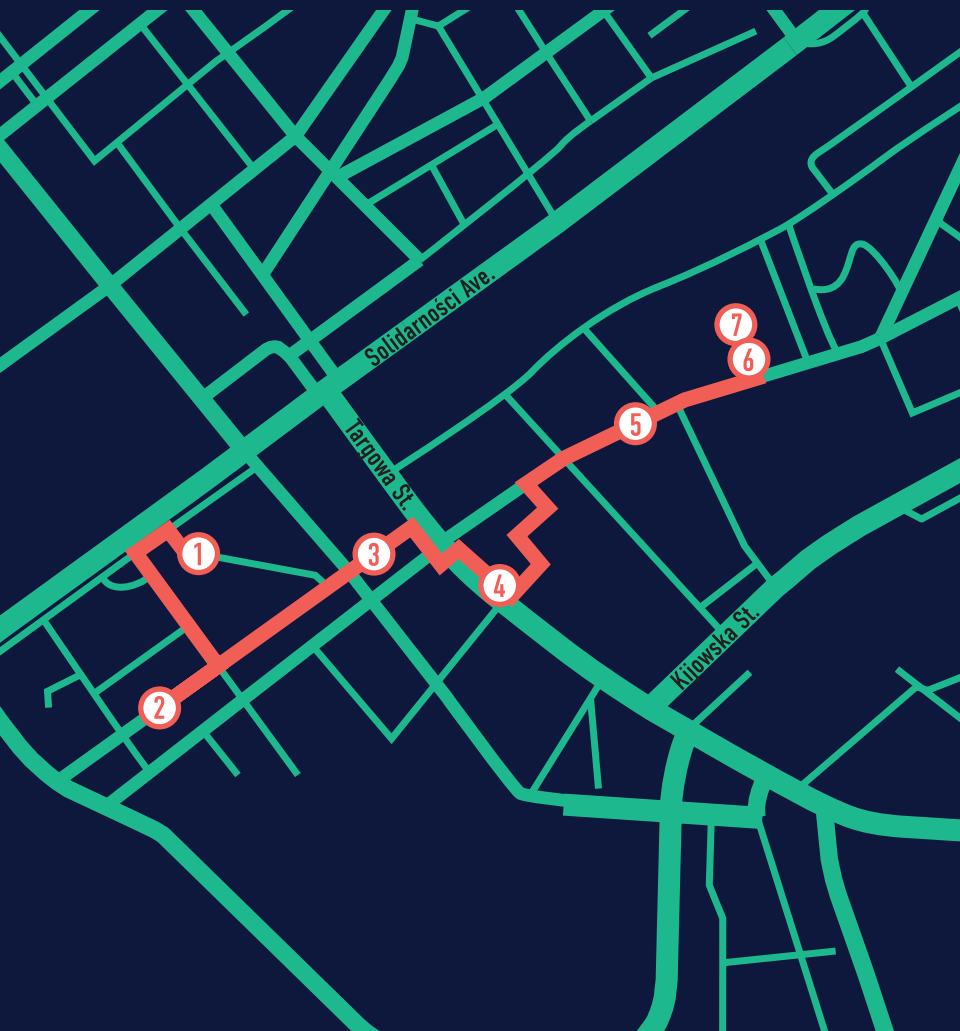

# Old Praga District

1. Edyta Dzierż's Atelier 23
2. Creative Mill at the Former Machine and Millstones Factory
3. The Praga Museum of Warsaw, branch of the Museum of Warsaw
4. 81 Stopni Gallery
5. The Museum of Printing, branch of the Museum of Warsaw
6. ToTuart Gallery of Art.
7. Przerób-My Creative Centre