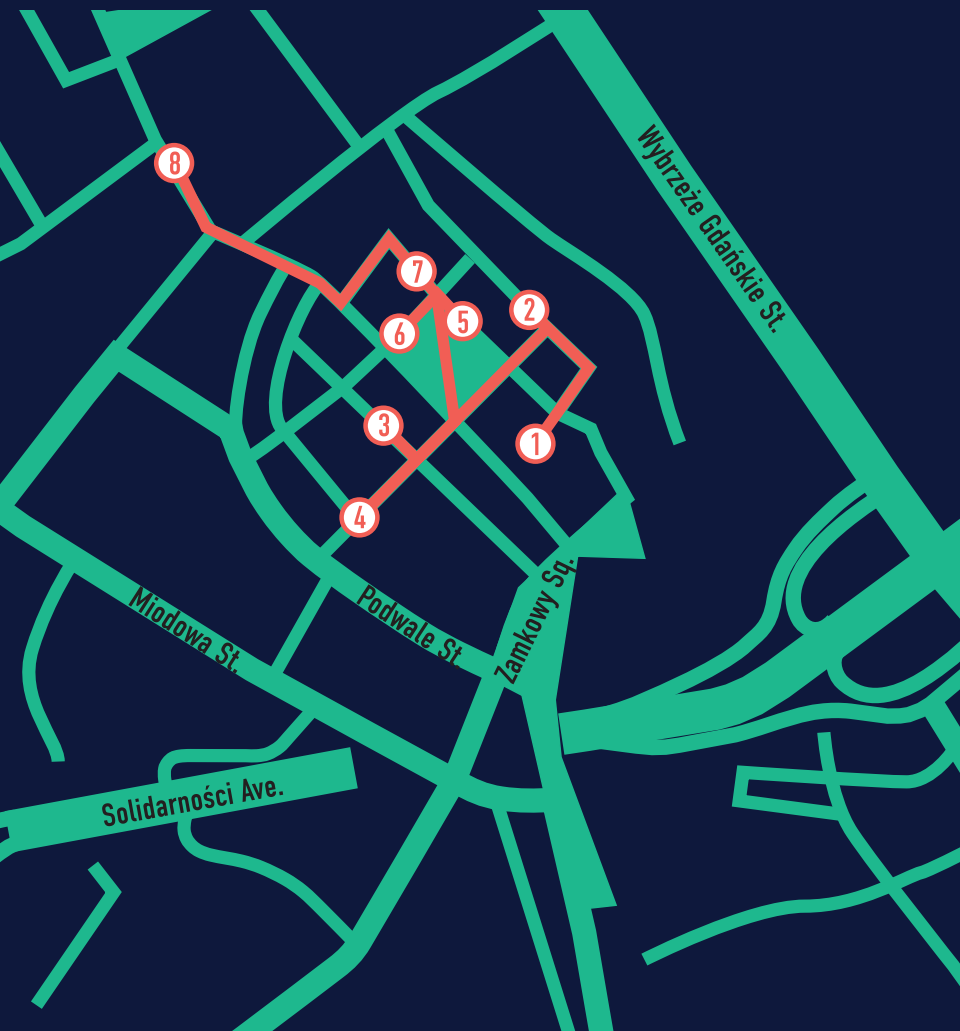

Old and New Town District

1. Warsaw Archdiocese Museum
2. Heritage Interpretation Centre – Museum of the Reconstruction of the Old Town, branch of the Museum of Warsaw
3. The Museum of Pharmacy, branch of the Museum of Warsaw
4. Goldsmiths, Watchmakers, Opticians, Engravers, and Braziers' Guild Museum of Artistic and Precise Craftsmanship
5. Adam Mickiewicz Museum of Literature
6. Museum of Warsaw
7. Museum of Dollhouses, Games and Toys
8. Maria Skłodowska-Curie Museum in Warsaw